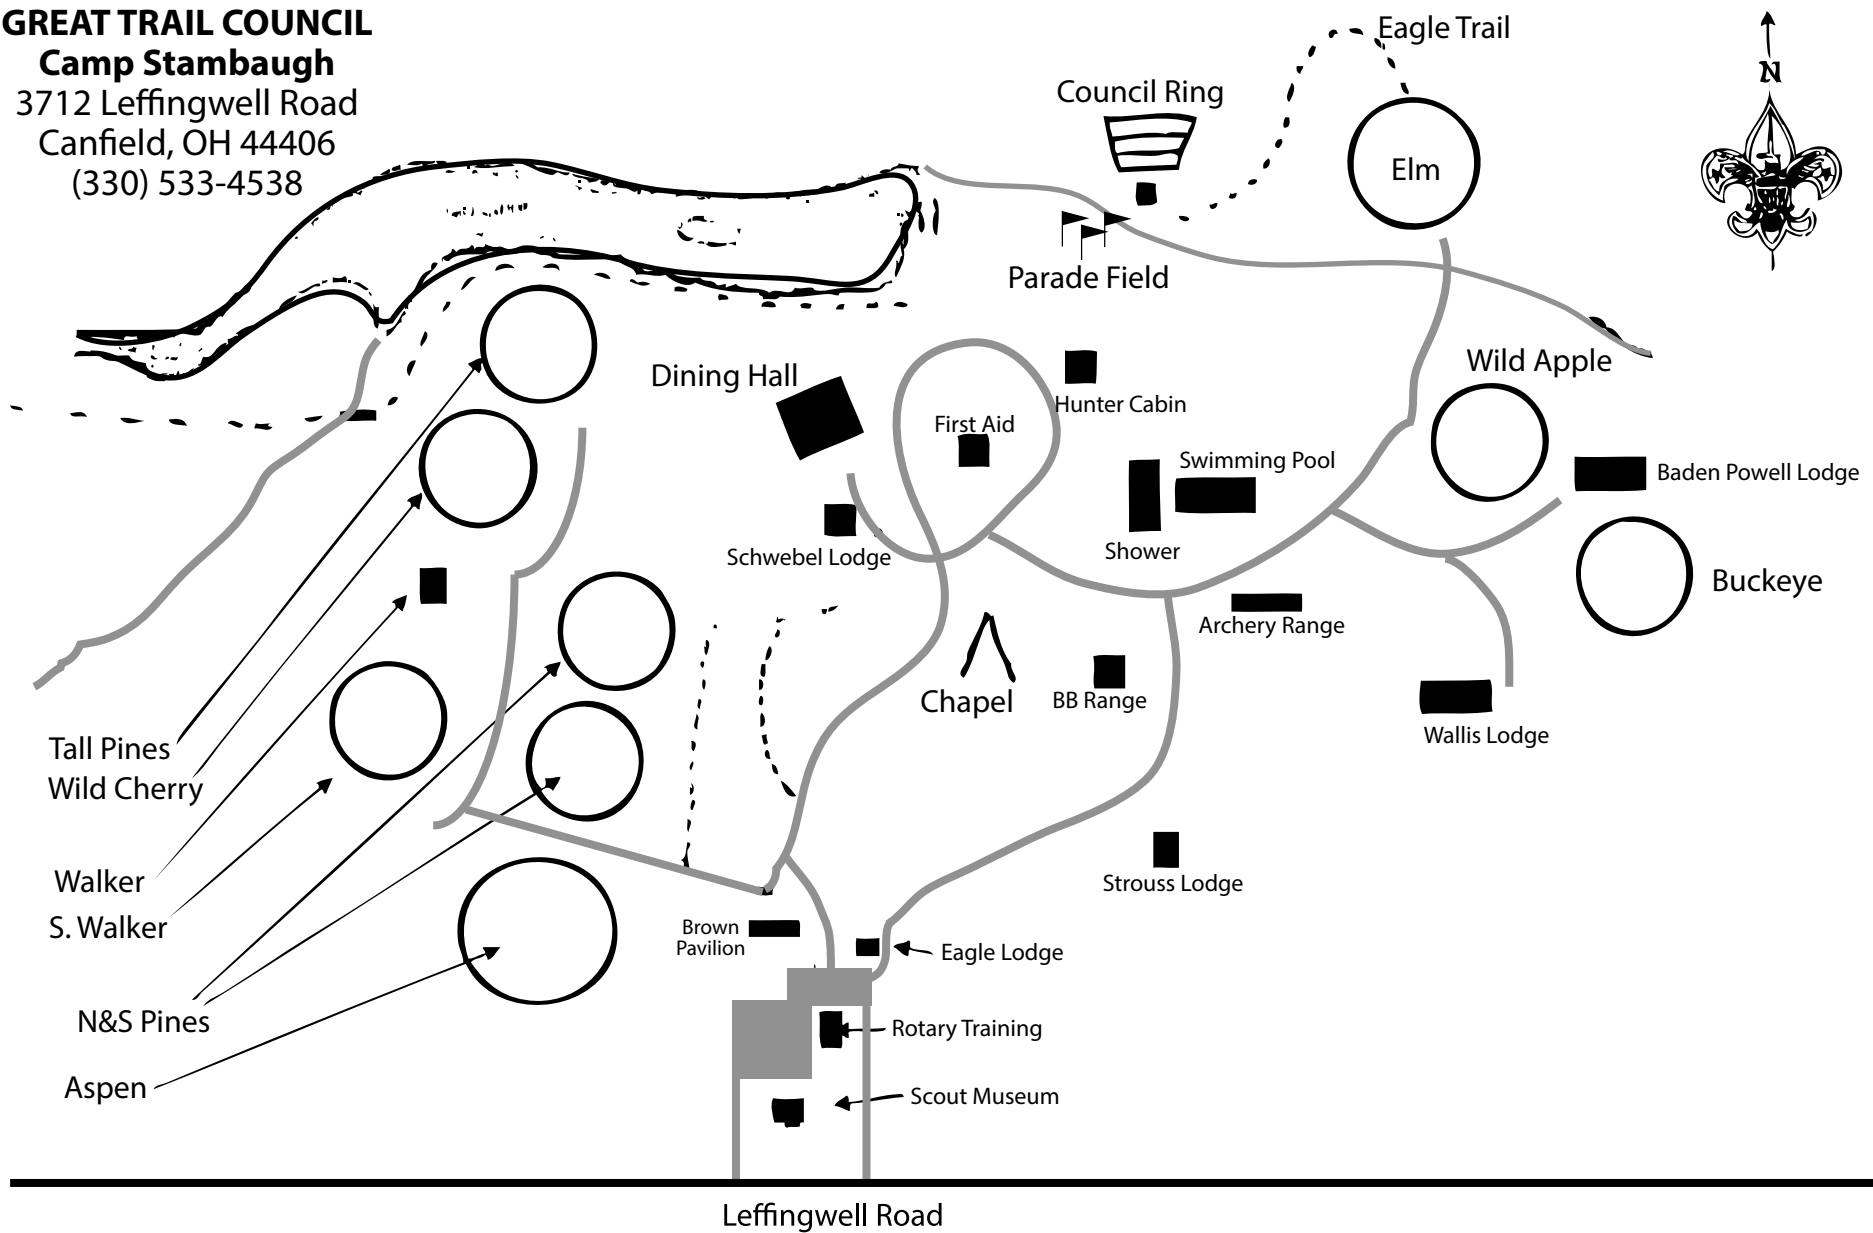

GREAT TRAIL COUNCIL

Camp Stambaugh

3712 Leffingwell Road

Canfield, OH 44406

(330) 533-4538

Leffingwell Road