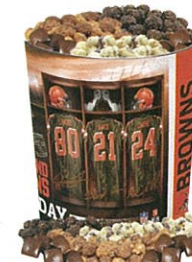

Official MLB Cleveland Indians

Chocolate Lover's CLEVELAND BROWNS

Our Chocolate Lover's tin features 5 sweet treats that you can't resist!

Caramel Treasures
Caramel covered with chocolate.

Mint Treasures
Chocolate with a minty center.

White Ruby
Popcorn, cranberries & white fudge.

Peanut Butter Cup
Milk chocolate & peanut butter mixed together.

Coconut Rain
Caramel corn, rich fudge, almonds & toasted coconut.

Net Wt. 57 oz. ⑤ \$55.00 GF